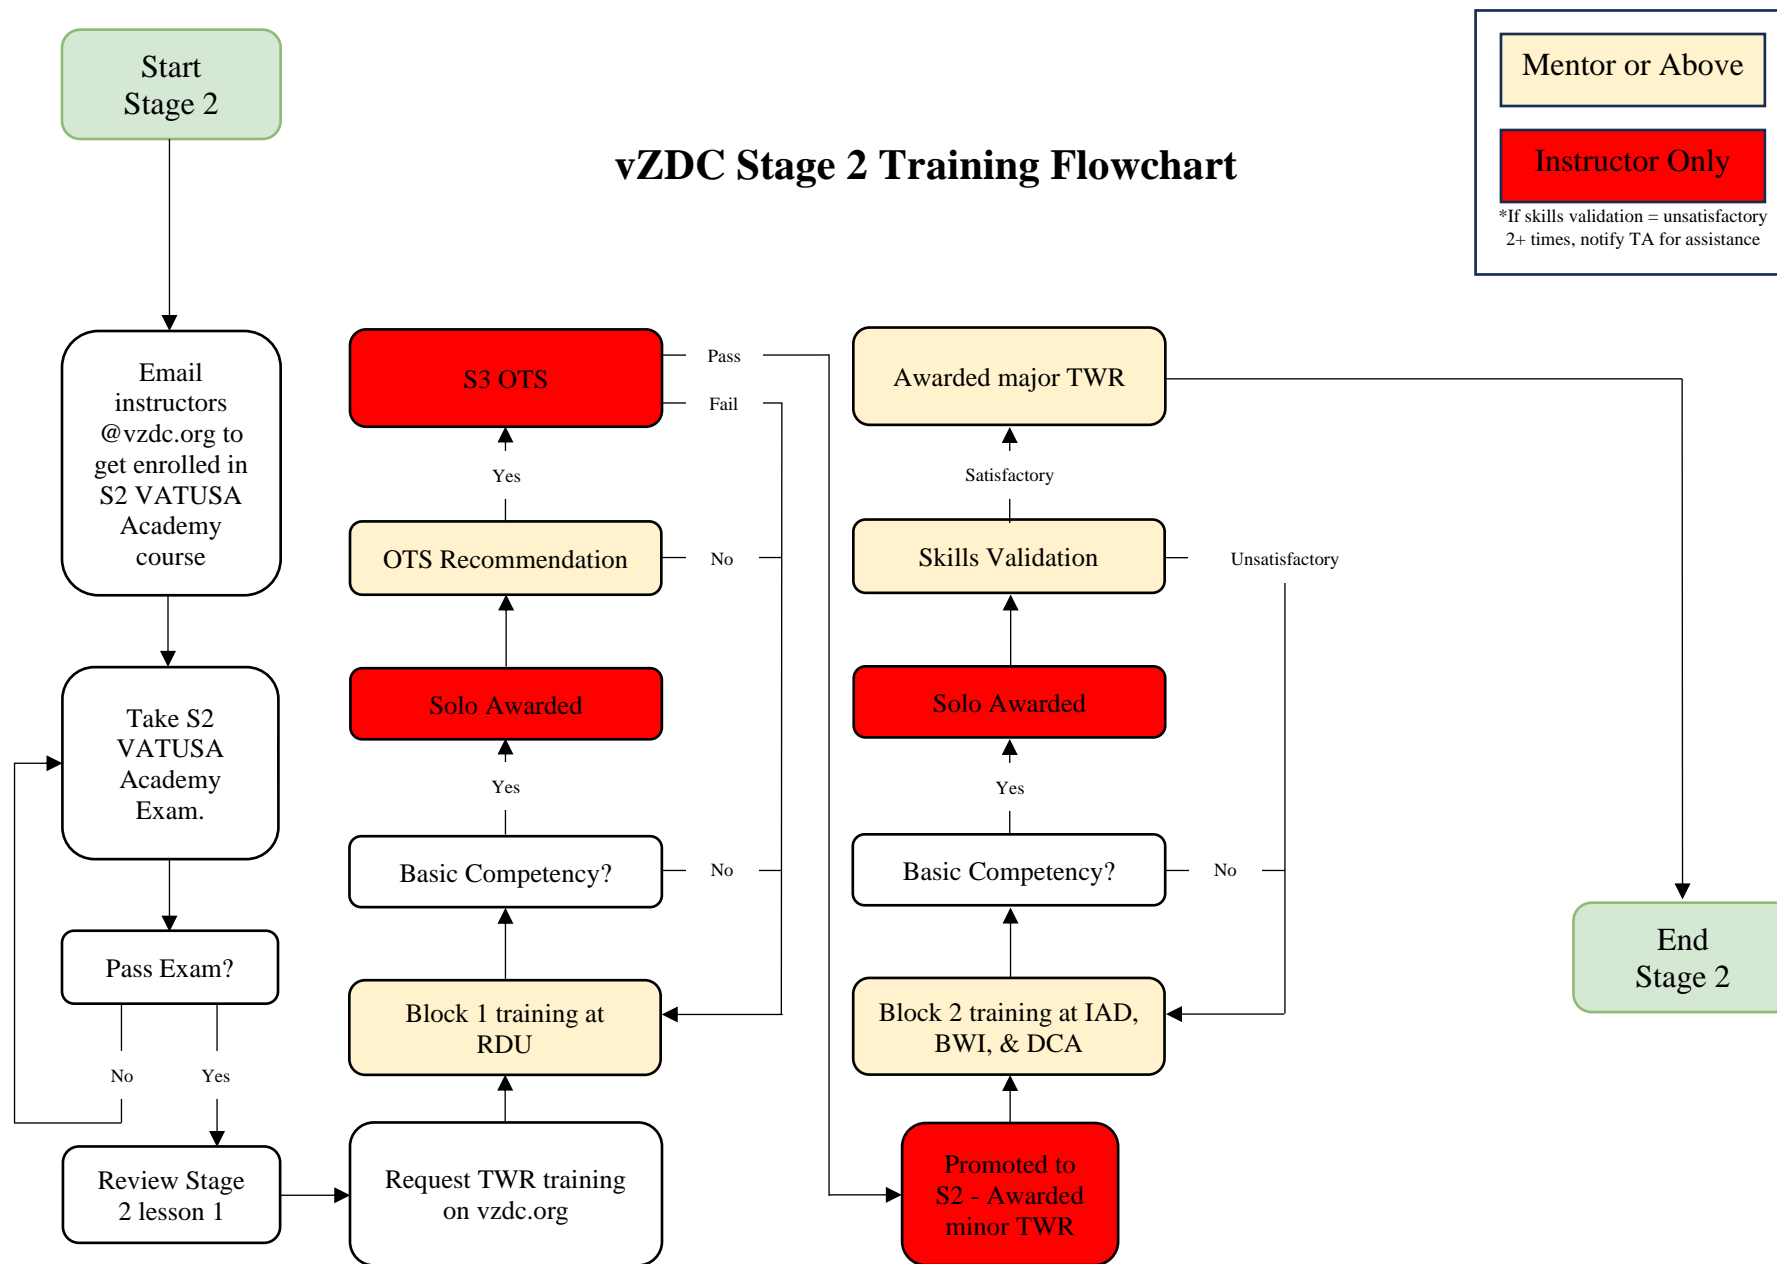

vZDC Stage 2 Training Flowchart

Mentor or Above

Instructor Only

*If skills validation = unsatisfactory 2+ times, notify TA for assistance

vZDC S3 Training Flowchart

Mentor or Above

Instructor Only

*If skills validation = unsatisfactory 2+ times, notify TA for assistance

vZDC C1 Training Flowchart

Mentor or Above

Instructor Only

*If skills validation = unsatisfactory 2+ times, notify TA for assistance