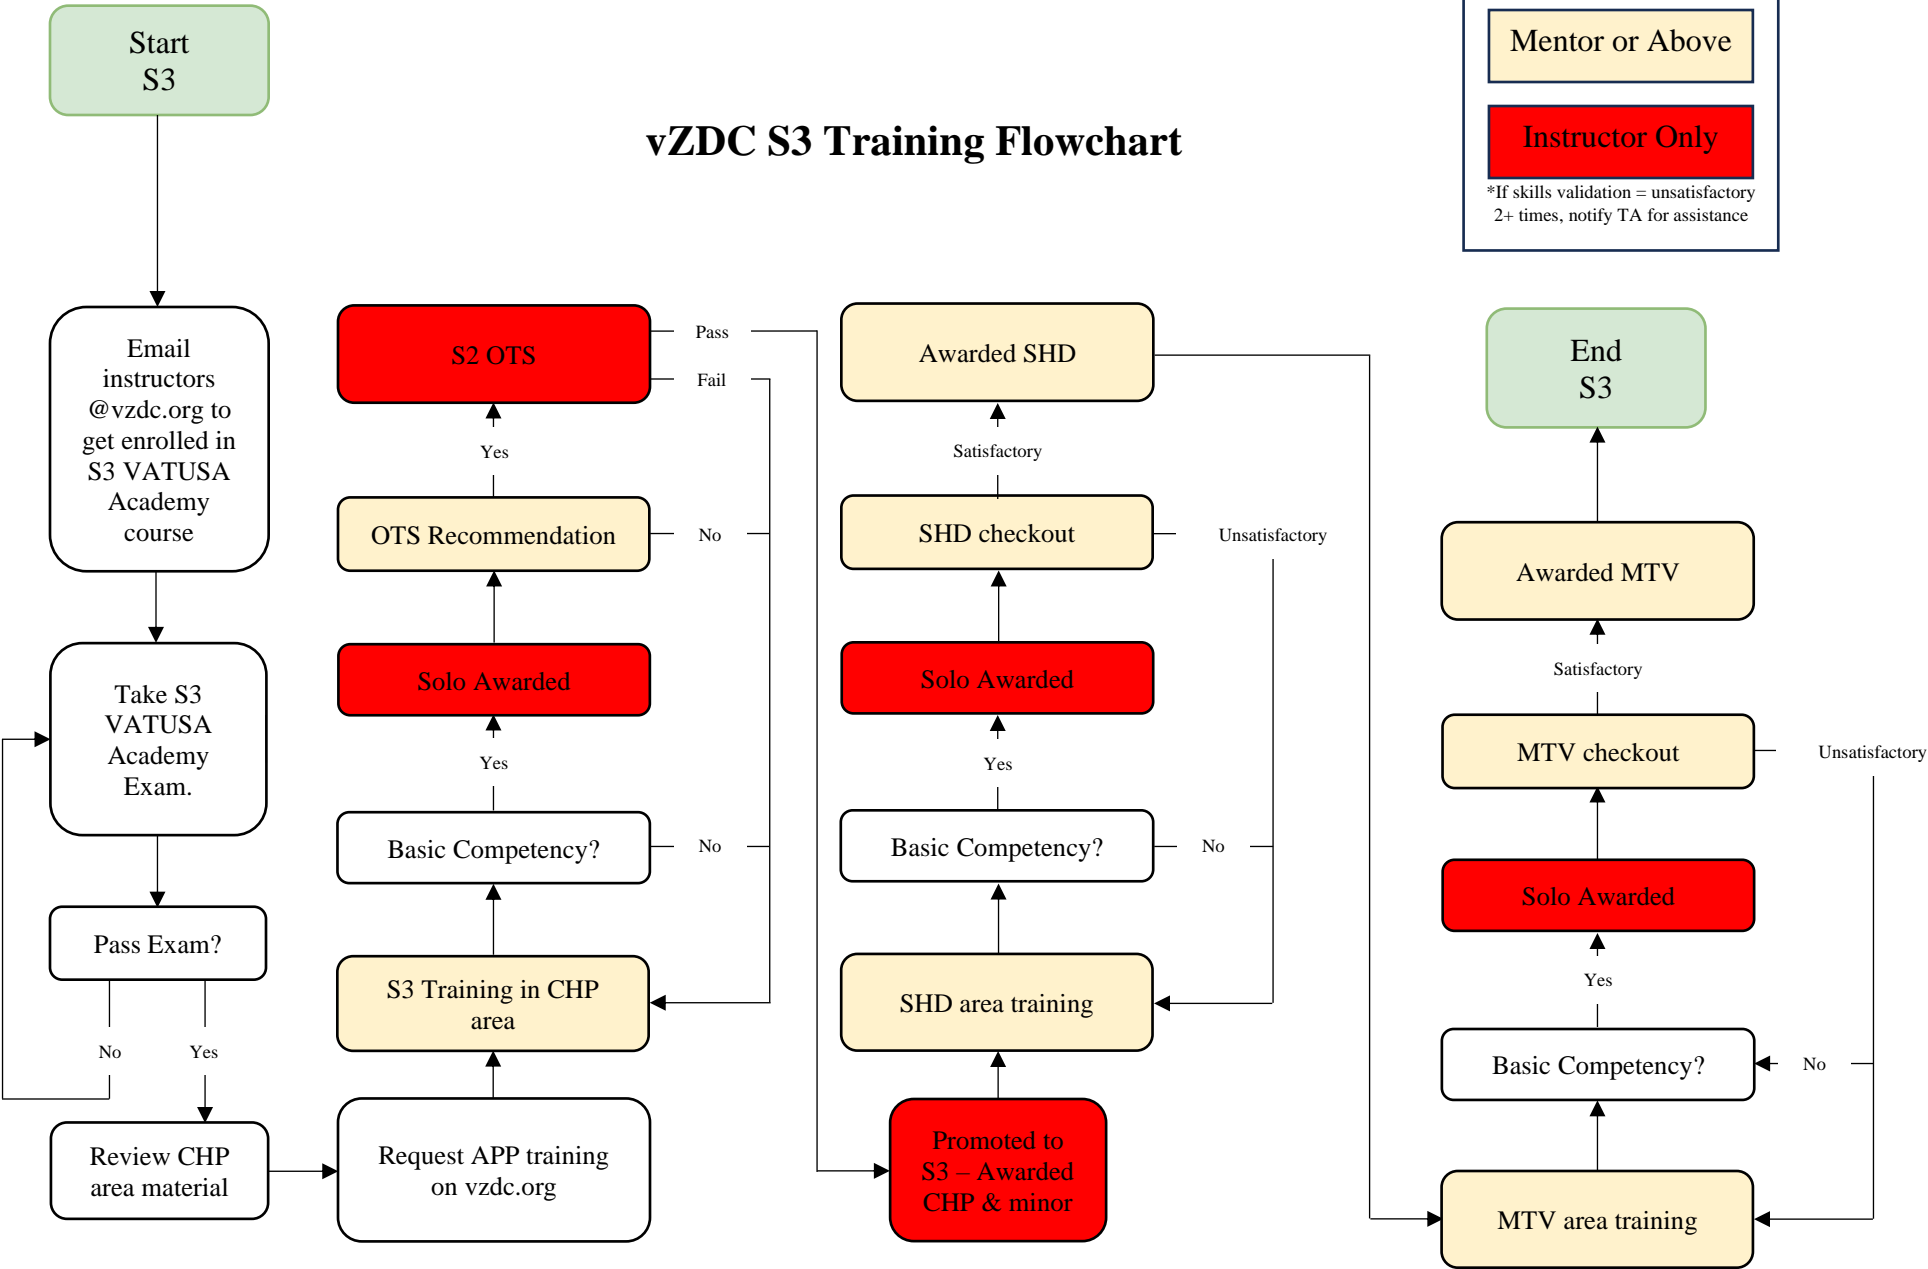

vZDC Stage 2 Training Flowchart

Mentor or Above

Instructor Only

*If skills validation = unsatisfactory 2+ times, notify TA for assistance

vZDC S3 Training Flowchart

Mentor or Above

Instructor Only

*If skills validation = unsatisfactory 2+ times, notify TA for assistance

vZDC C1 Training Flowchart

Mentor or Above

Instructor Only

*If skills validation = unsatisfactory 2+ times, notify TA for assistance